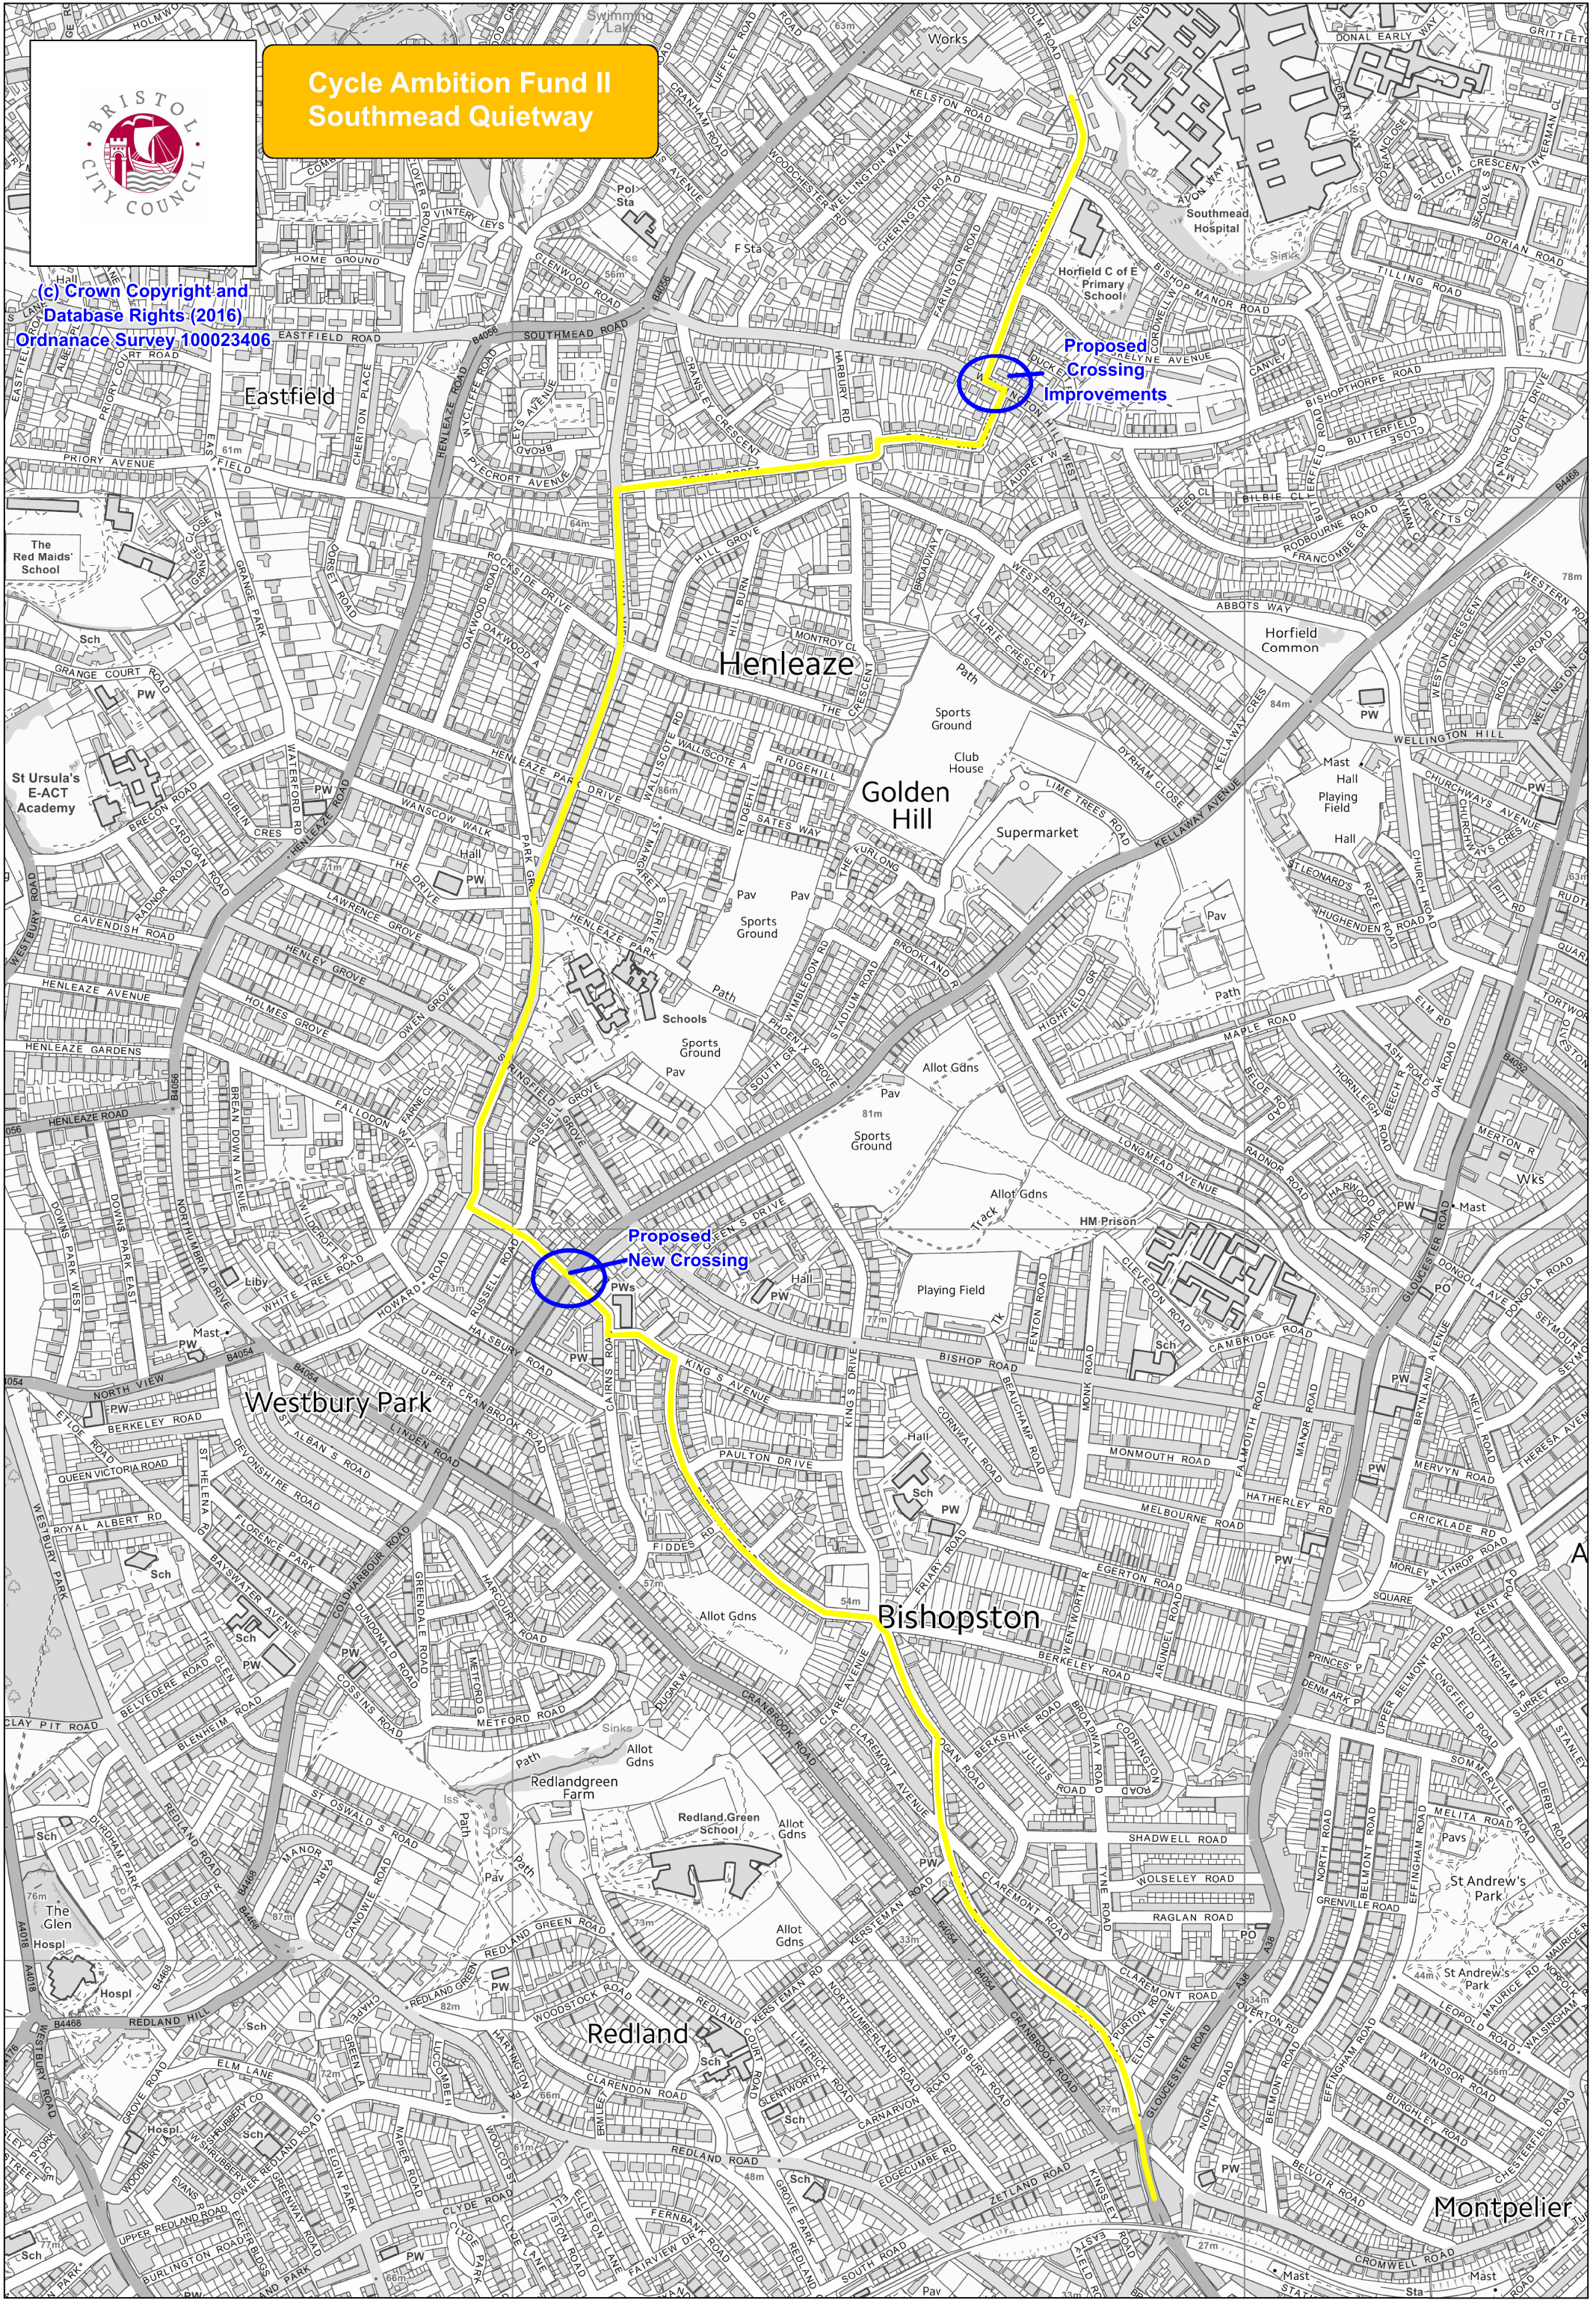

Cycle Ambition Fund II Southmead Quietway

(c) Crown Copyright and
Database Rights (2016)
Ordnance Survey 100023406

Proposed
Crossing
Improvements

Proposed
New Crossing

Eastfield

Henleaze

Golden
Hill

Westbury Park

Bishopston

Redland

Montpelier