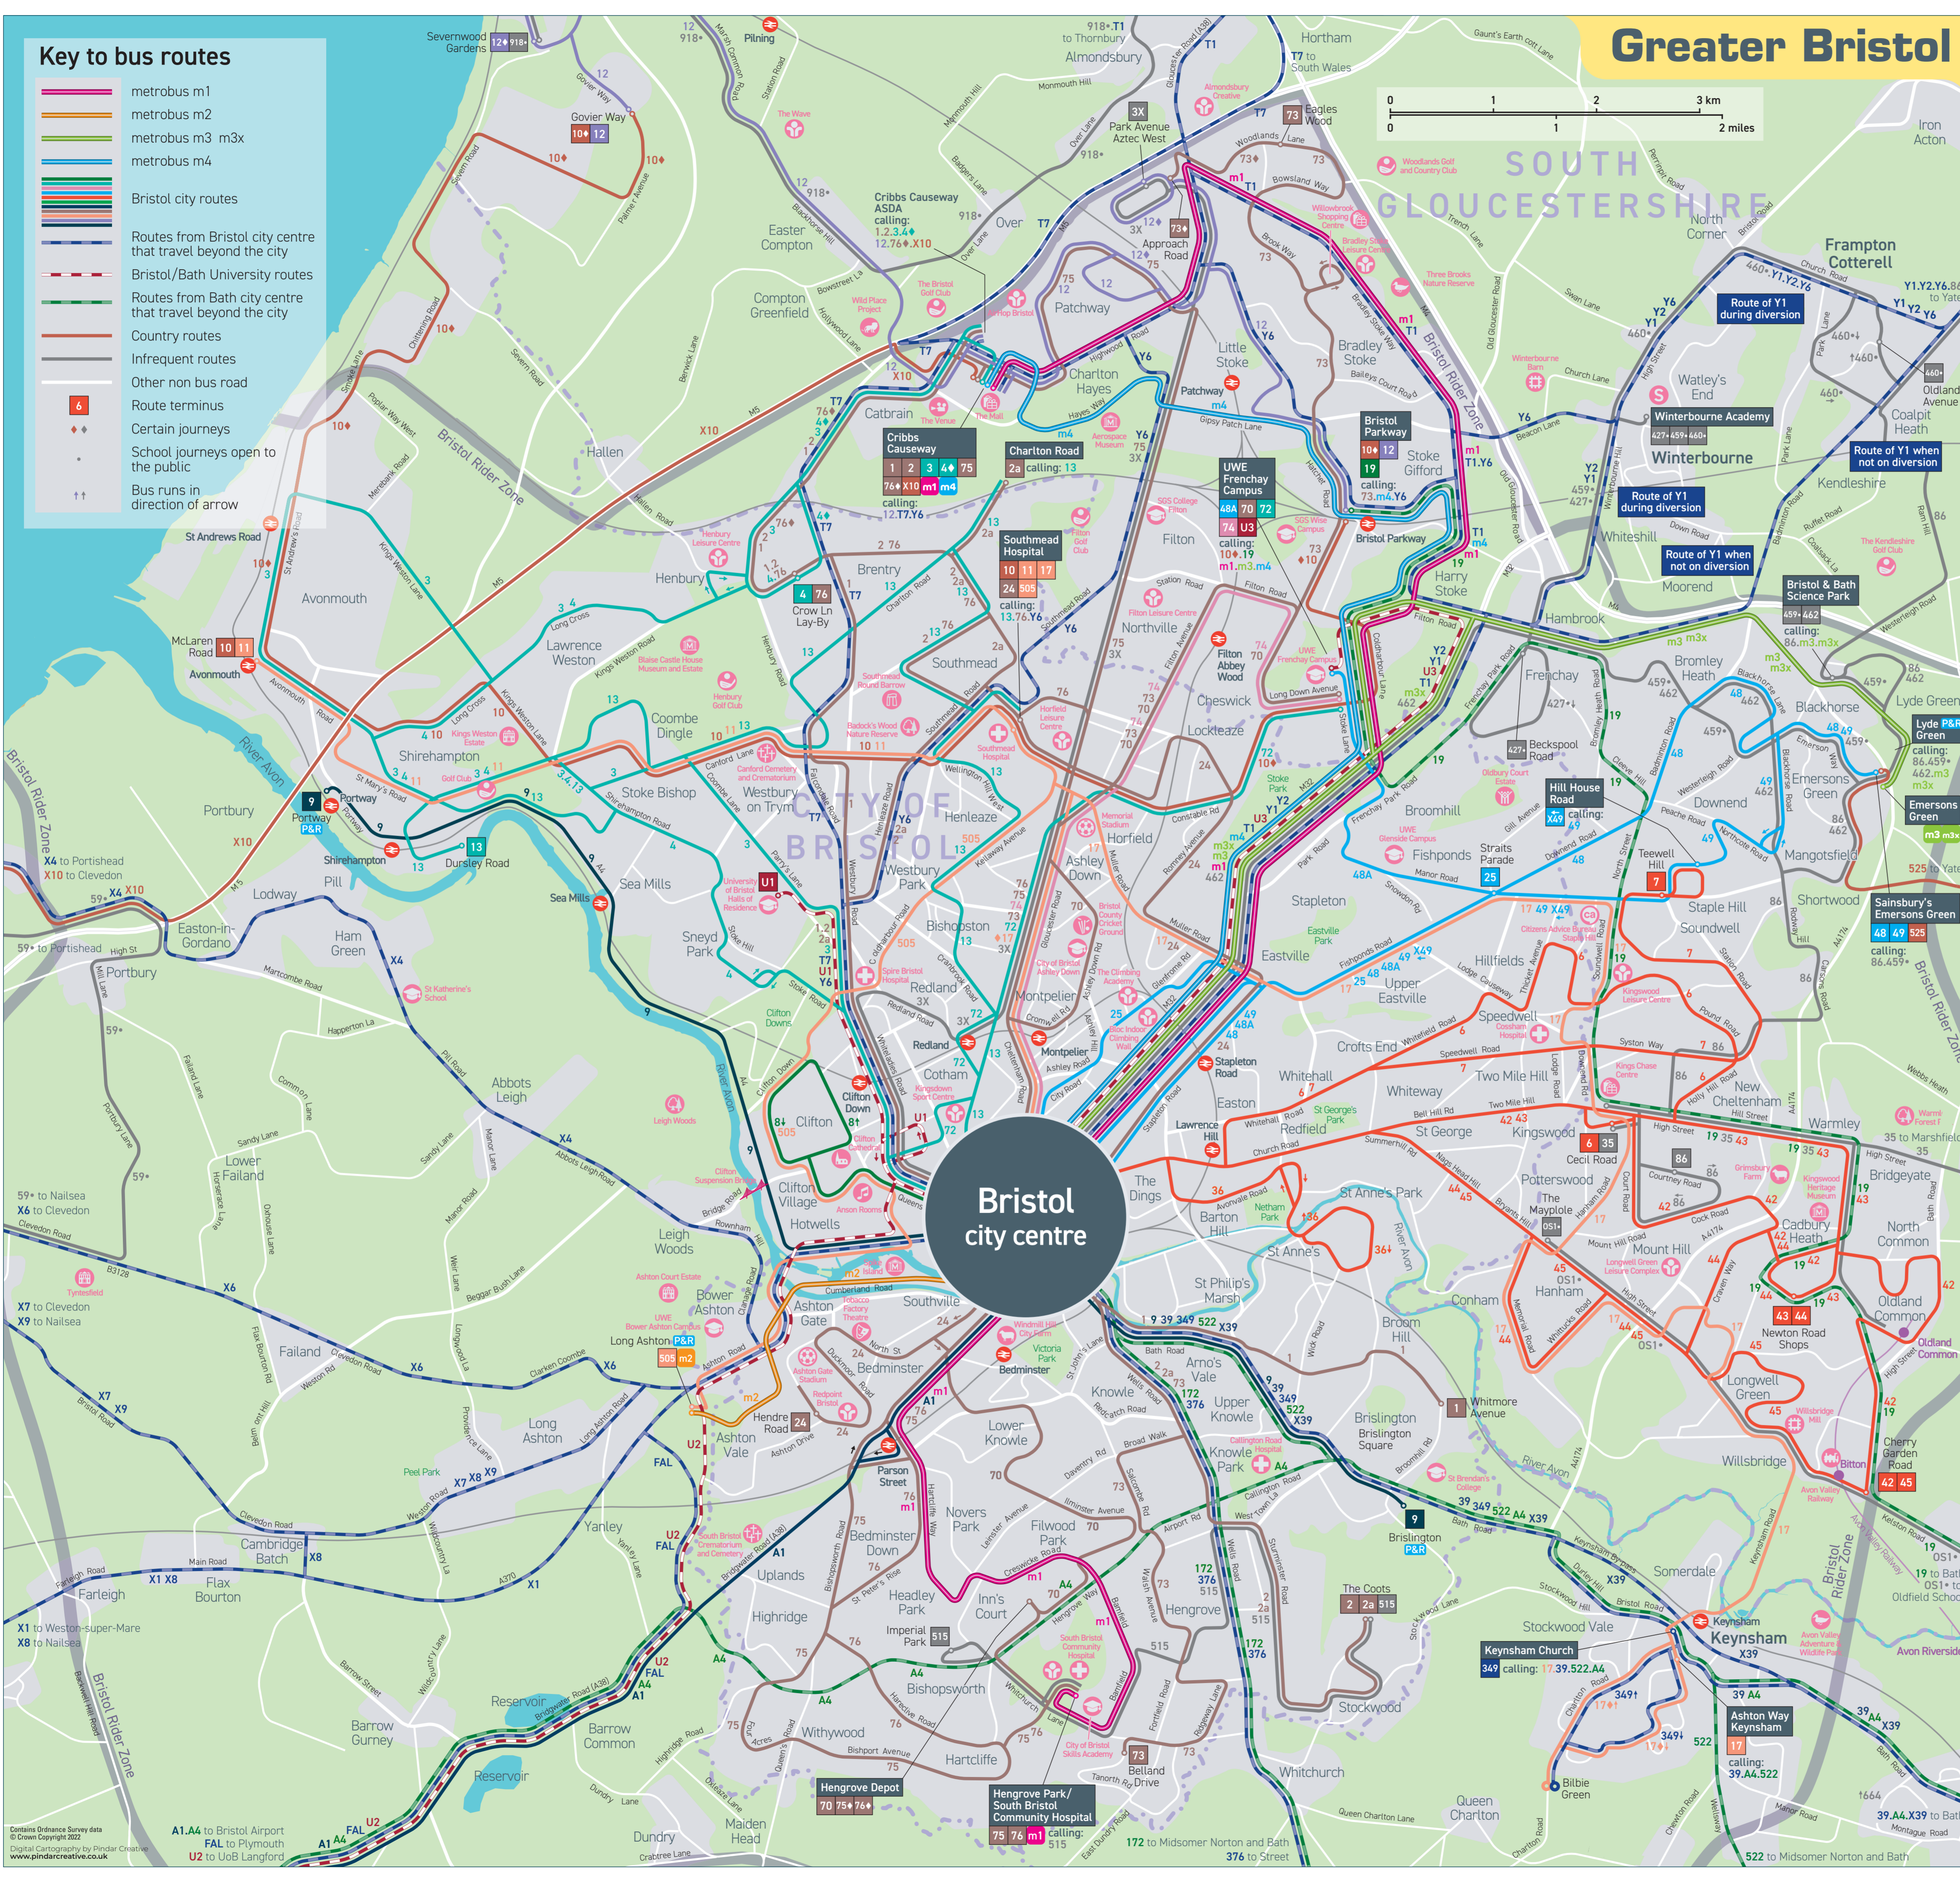

### Key to bus routes

- metrobus m1
- metrobus m2
- metrobus m3 m3x
- metrobus m4
- Bristol city routes
- Routes from Bristol city centre that travel beyond the city
- Bristol/Bath University routes
- Routes from Bath city centre that travel beyond the city
- Country routes
- Infrequent routes
- Other non bus road
- ♦ Route terminus
- ♦ Certain journeys
- ♦ School journeys open to the public
- ↑↑ Bus runs in direction of arrow