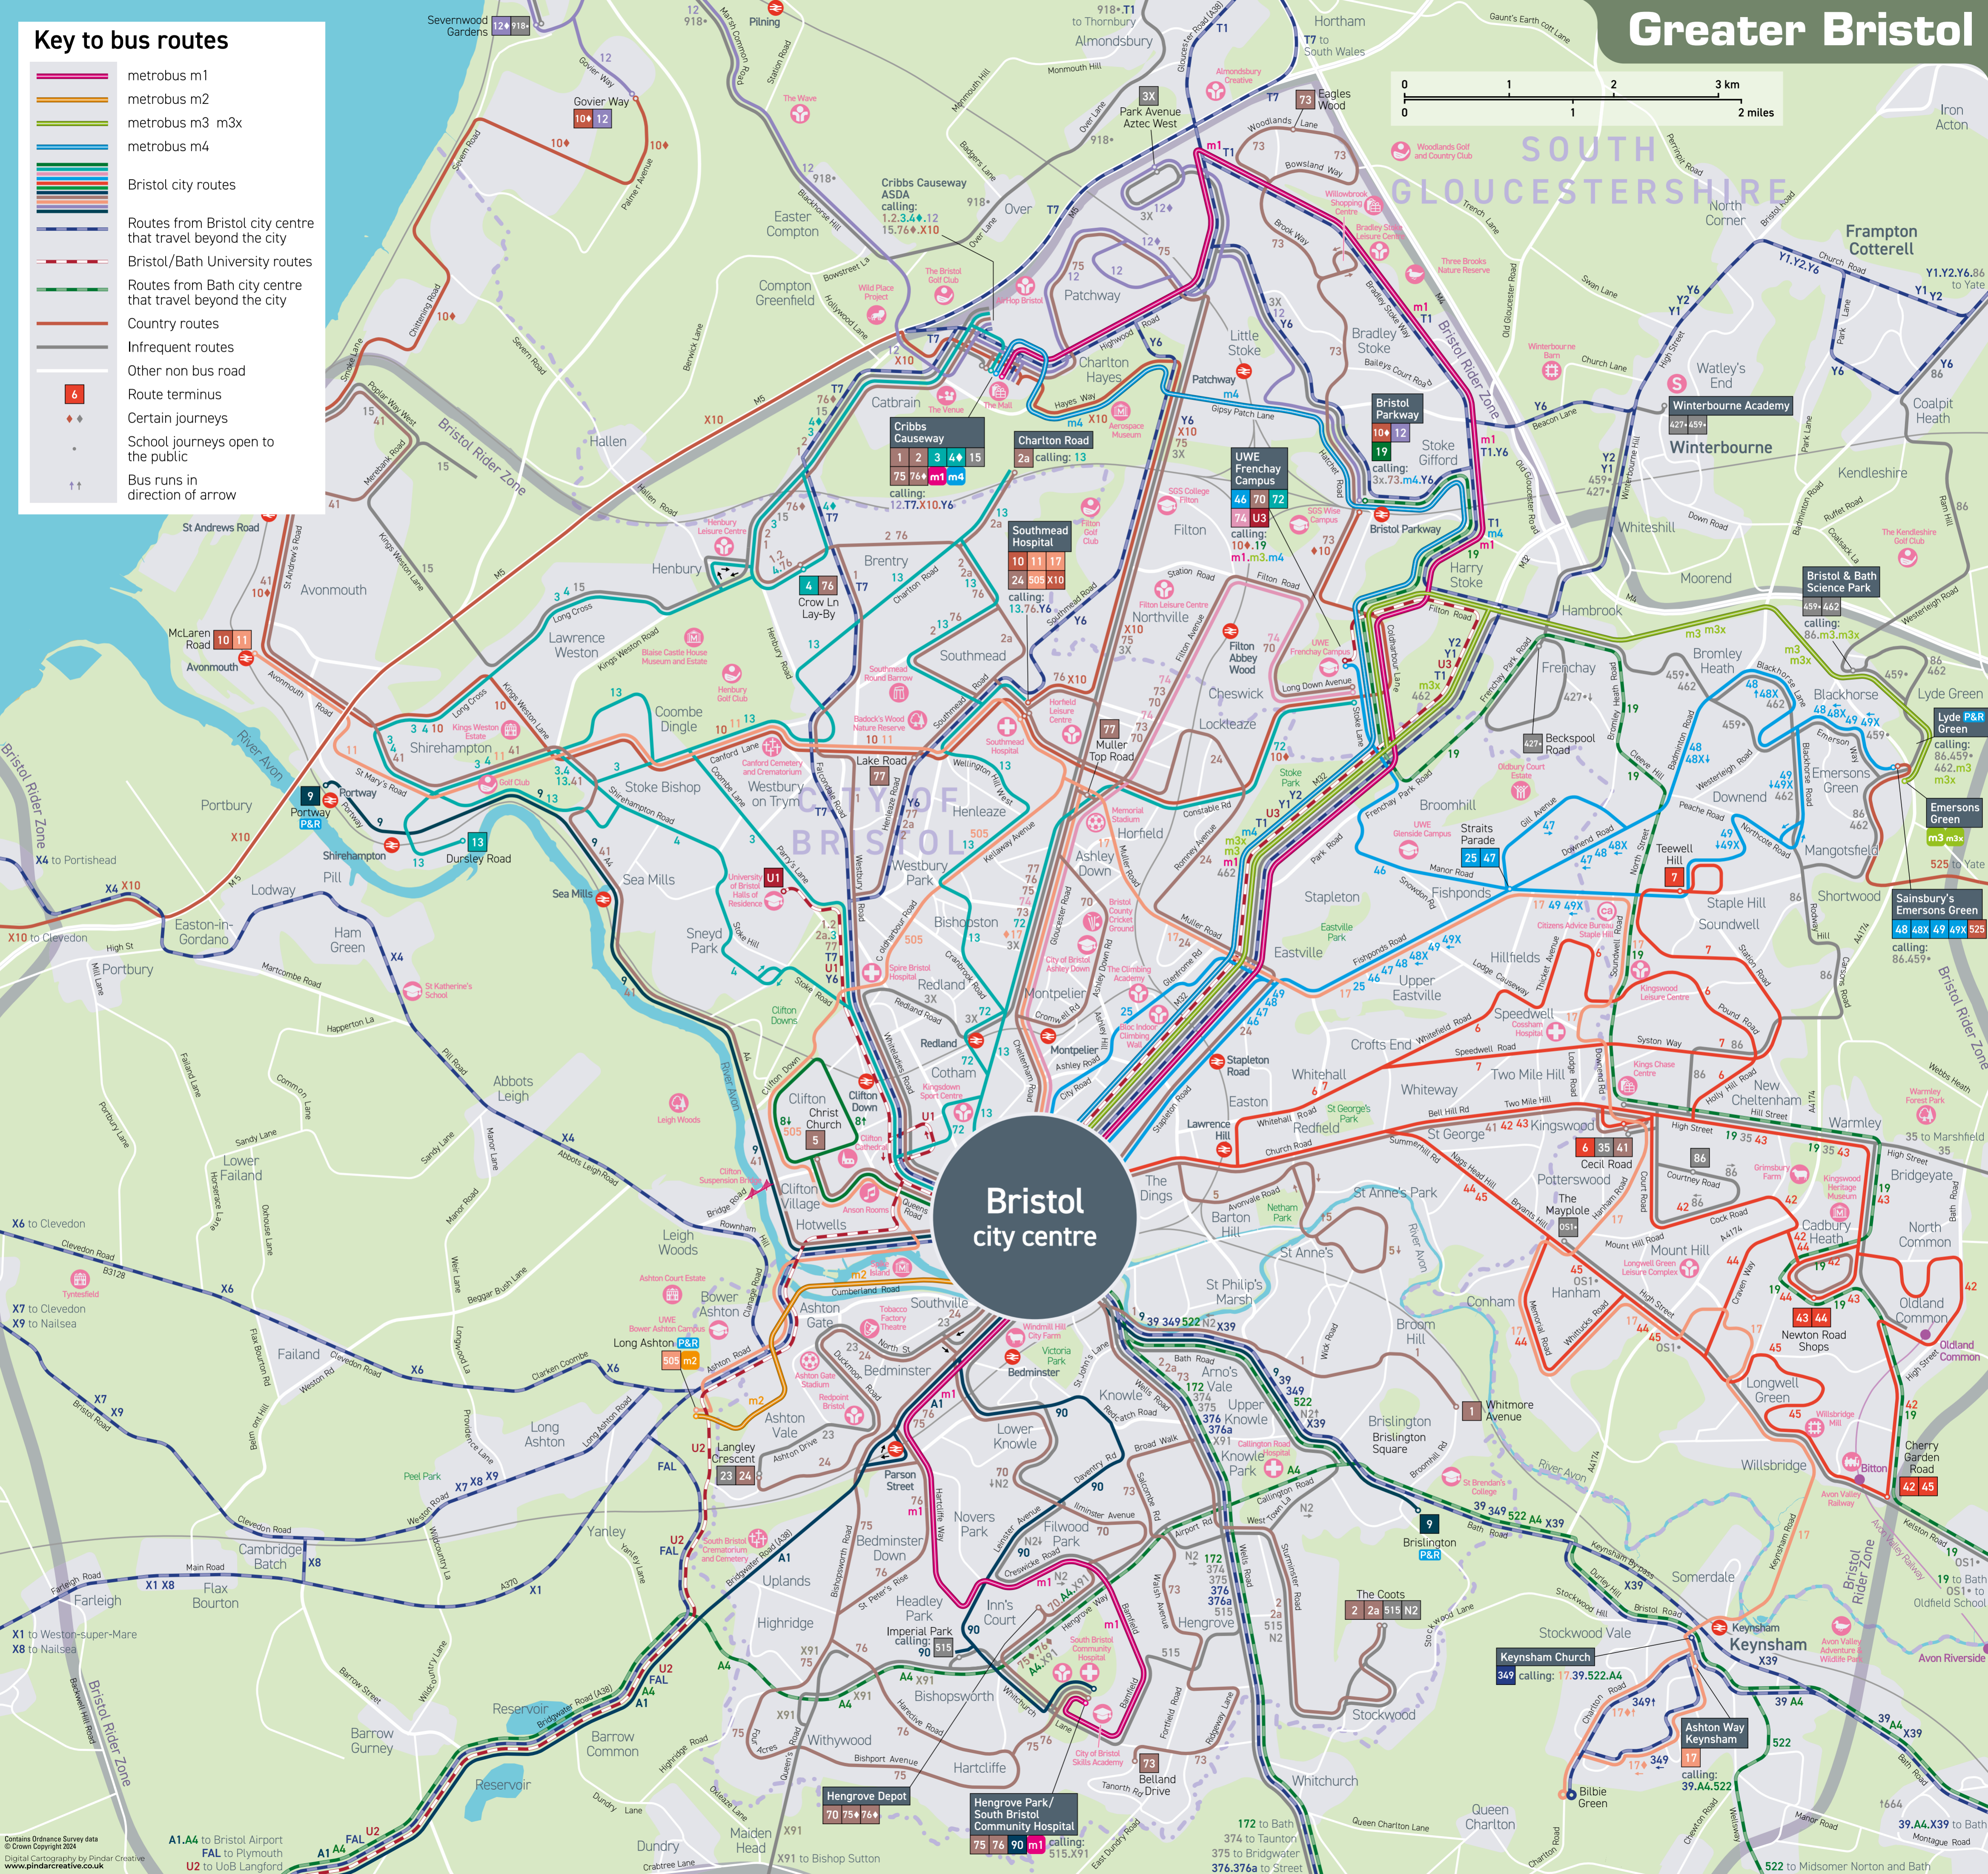

## Key to bus routes

- metrobus m1
- metrobus m2
- metrobus m3 m3x
- metrobus m4
- Bristol city routes
- Routes from Bristol city centre that travel beyond the city
- Bristol/Bath University routes
- Routes from Bath city centre that travel beyond the city
- Country routes
- Infrequent routes
- Other non bus road
- Route terminus
- Certain journeys
- School journeys open to the public
- Bus runs in direction of arrow

**Bristol city centre**